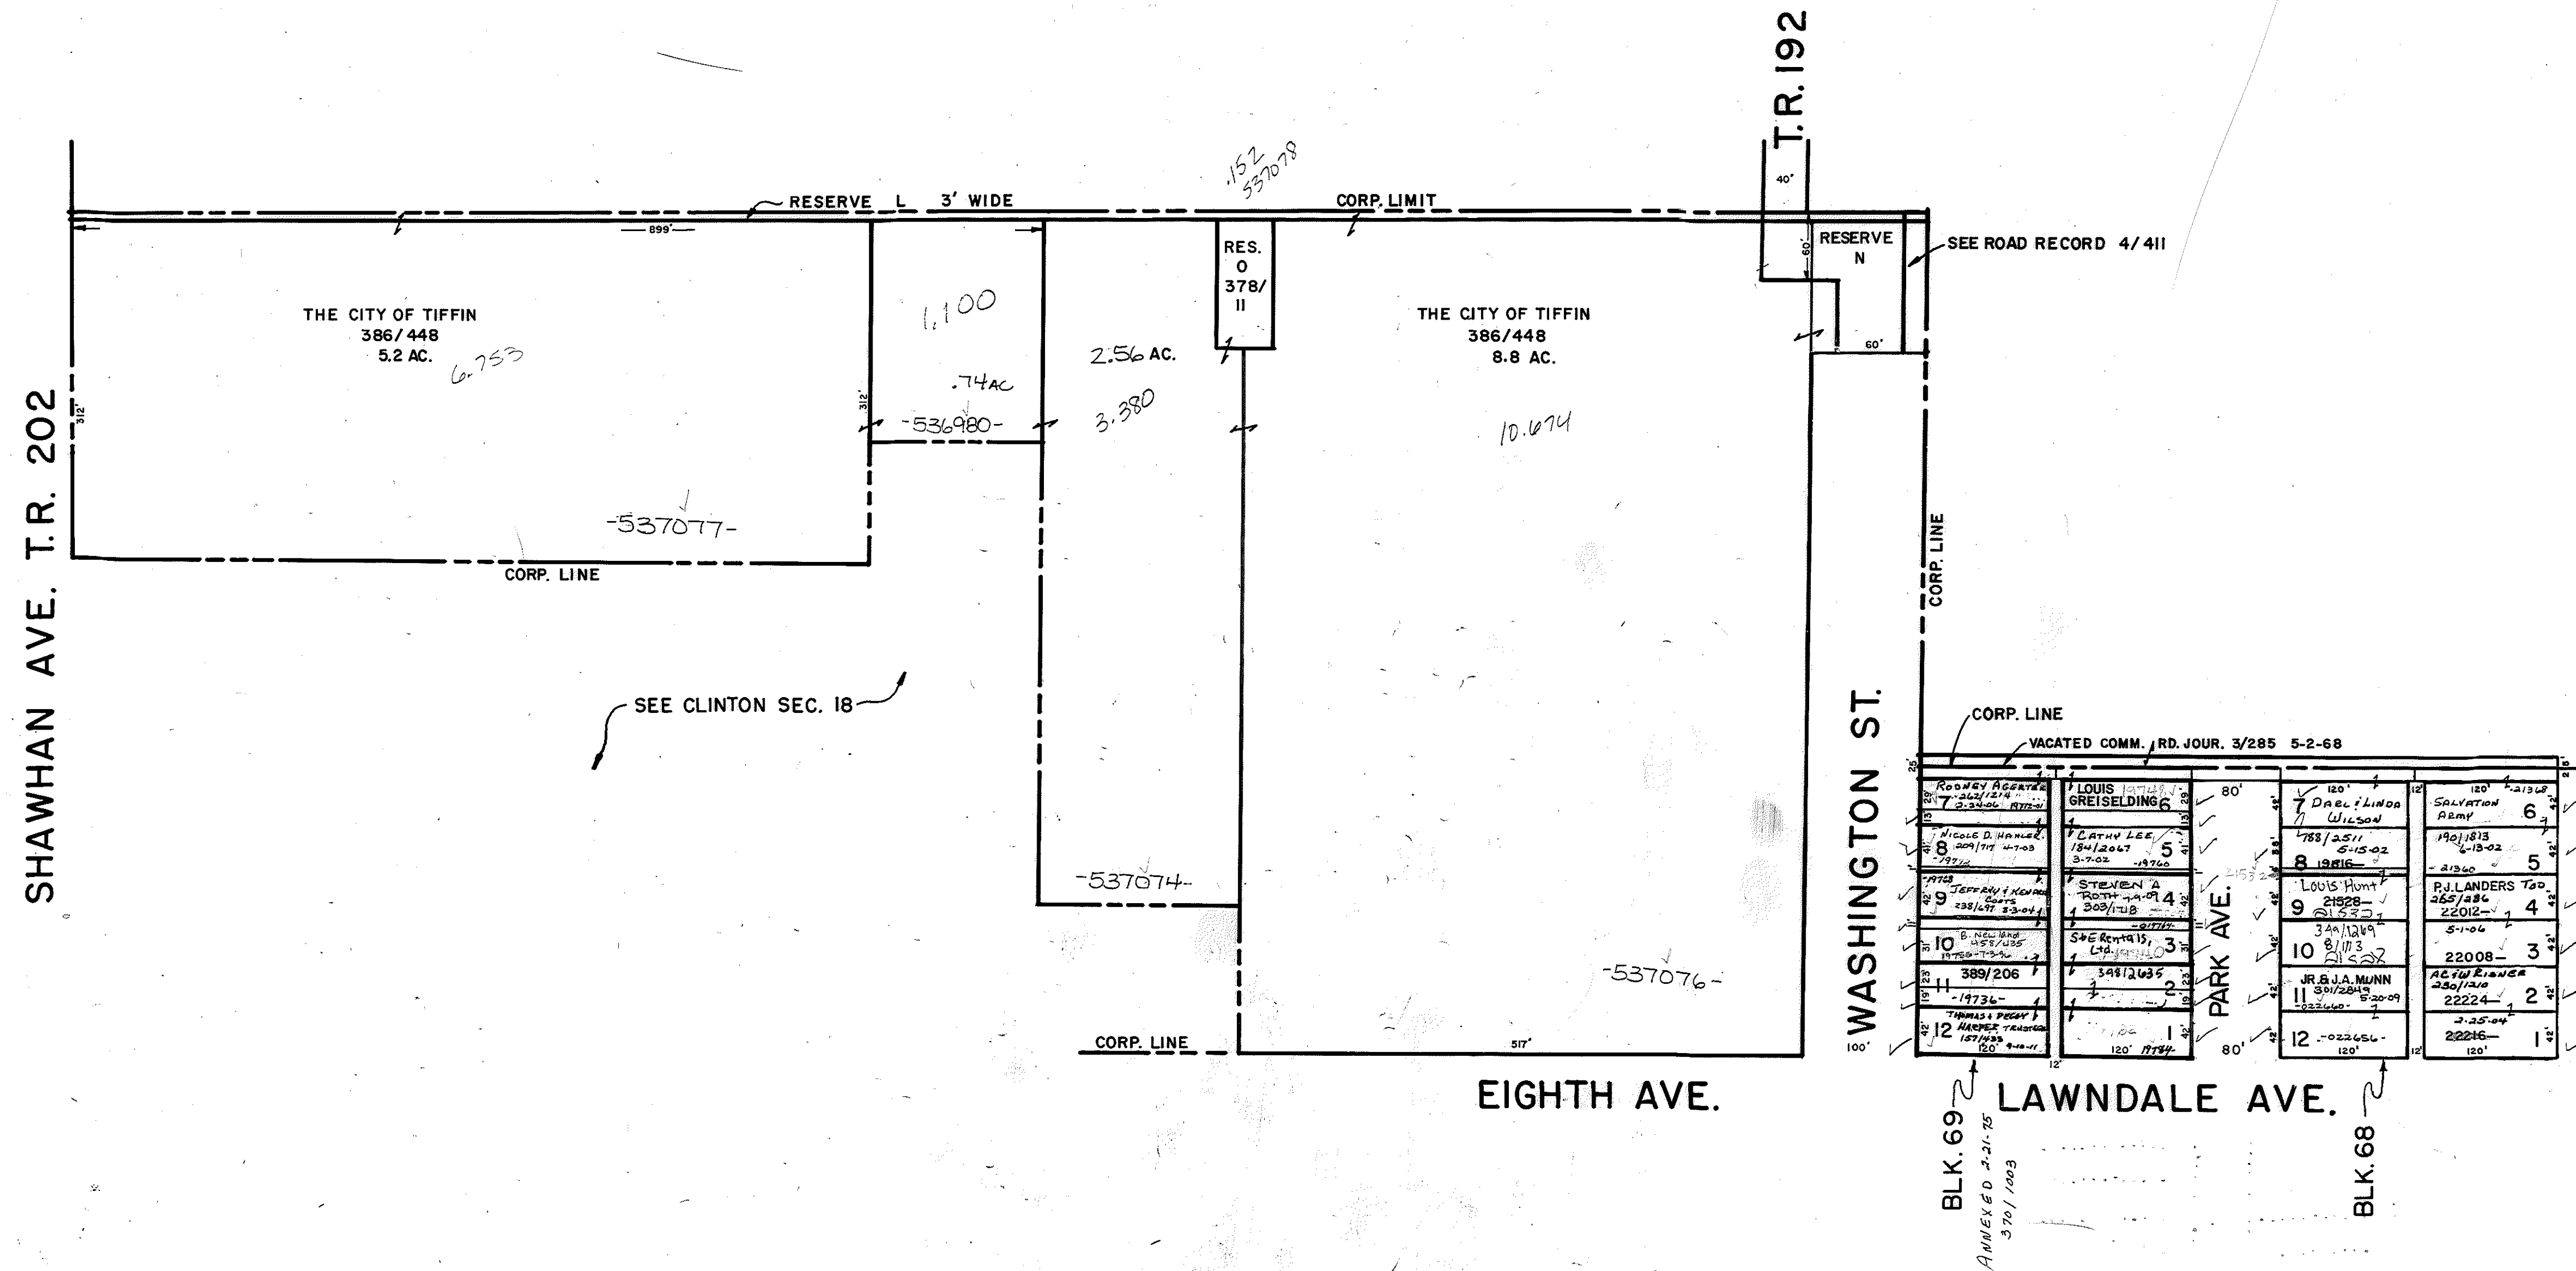

HIGHLAND ADD. NO. 3
SCALE: 1" = 100'

Lot No.	Owner	Acres	Area
1	ROONEY BROS.	1.00	4,356
2	LOUIS GREISELDING	1.00	4,356
3	DAVE LINDO	1.00	4,356
4	WILSON	1.00	4,356
5	LOUIS HUNT	1.00	4,356
6	RJ LANDERS	1.00	4,356
7	STEVEN LEE	1.00	4,356
8	DAVE LINDO	1.00	4,356
9	LOUIS HUNT	1.00	4,356
10	RJ LANDERS	1.00	4,356
11	STEVEN LEE	1.00	4,356
12	DAVE LINDO	1.00	4,356