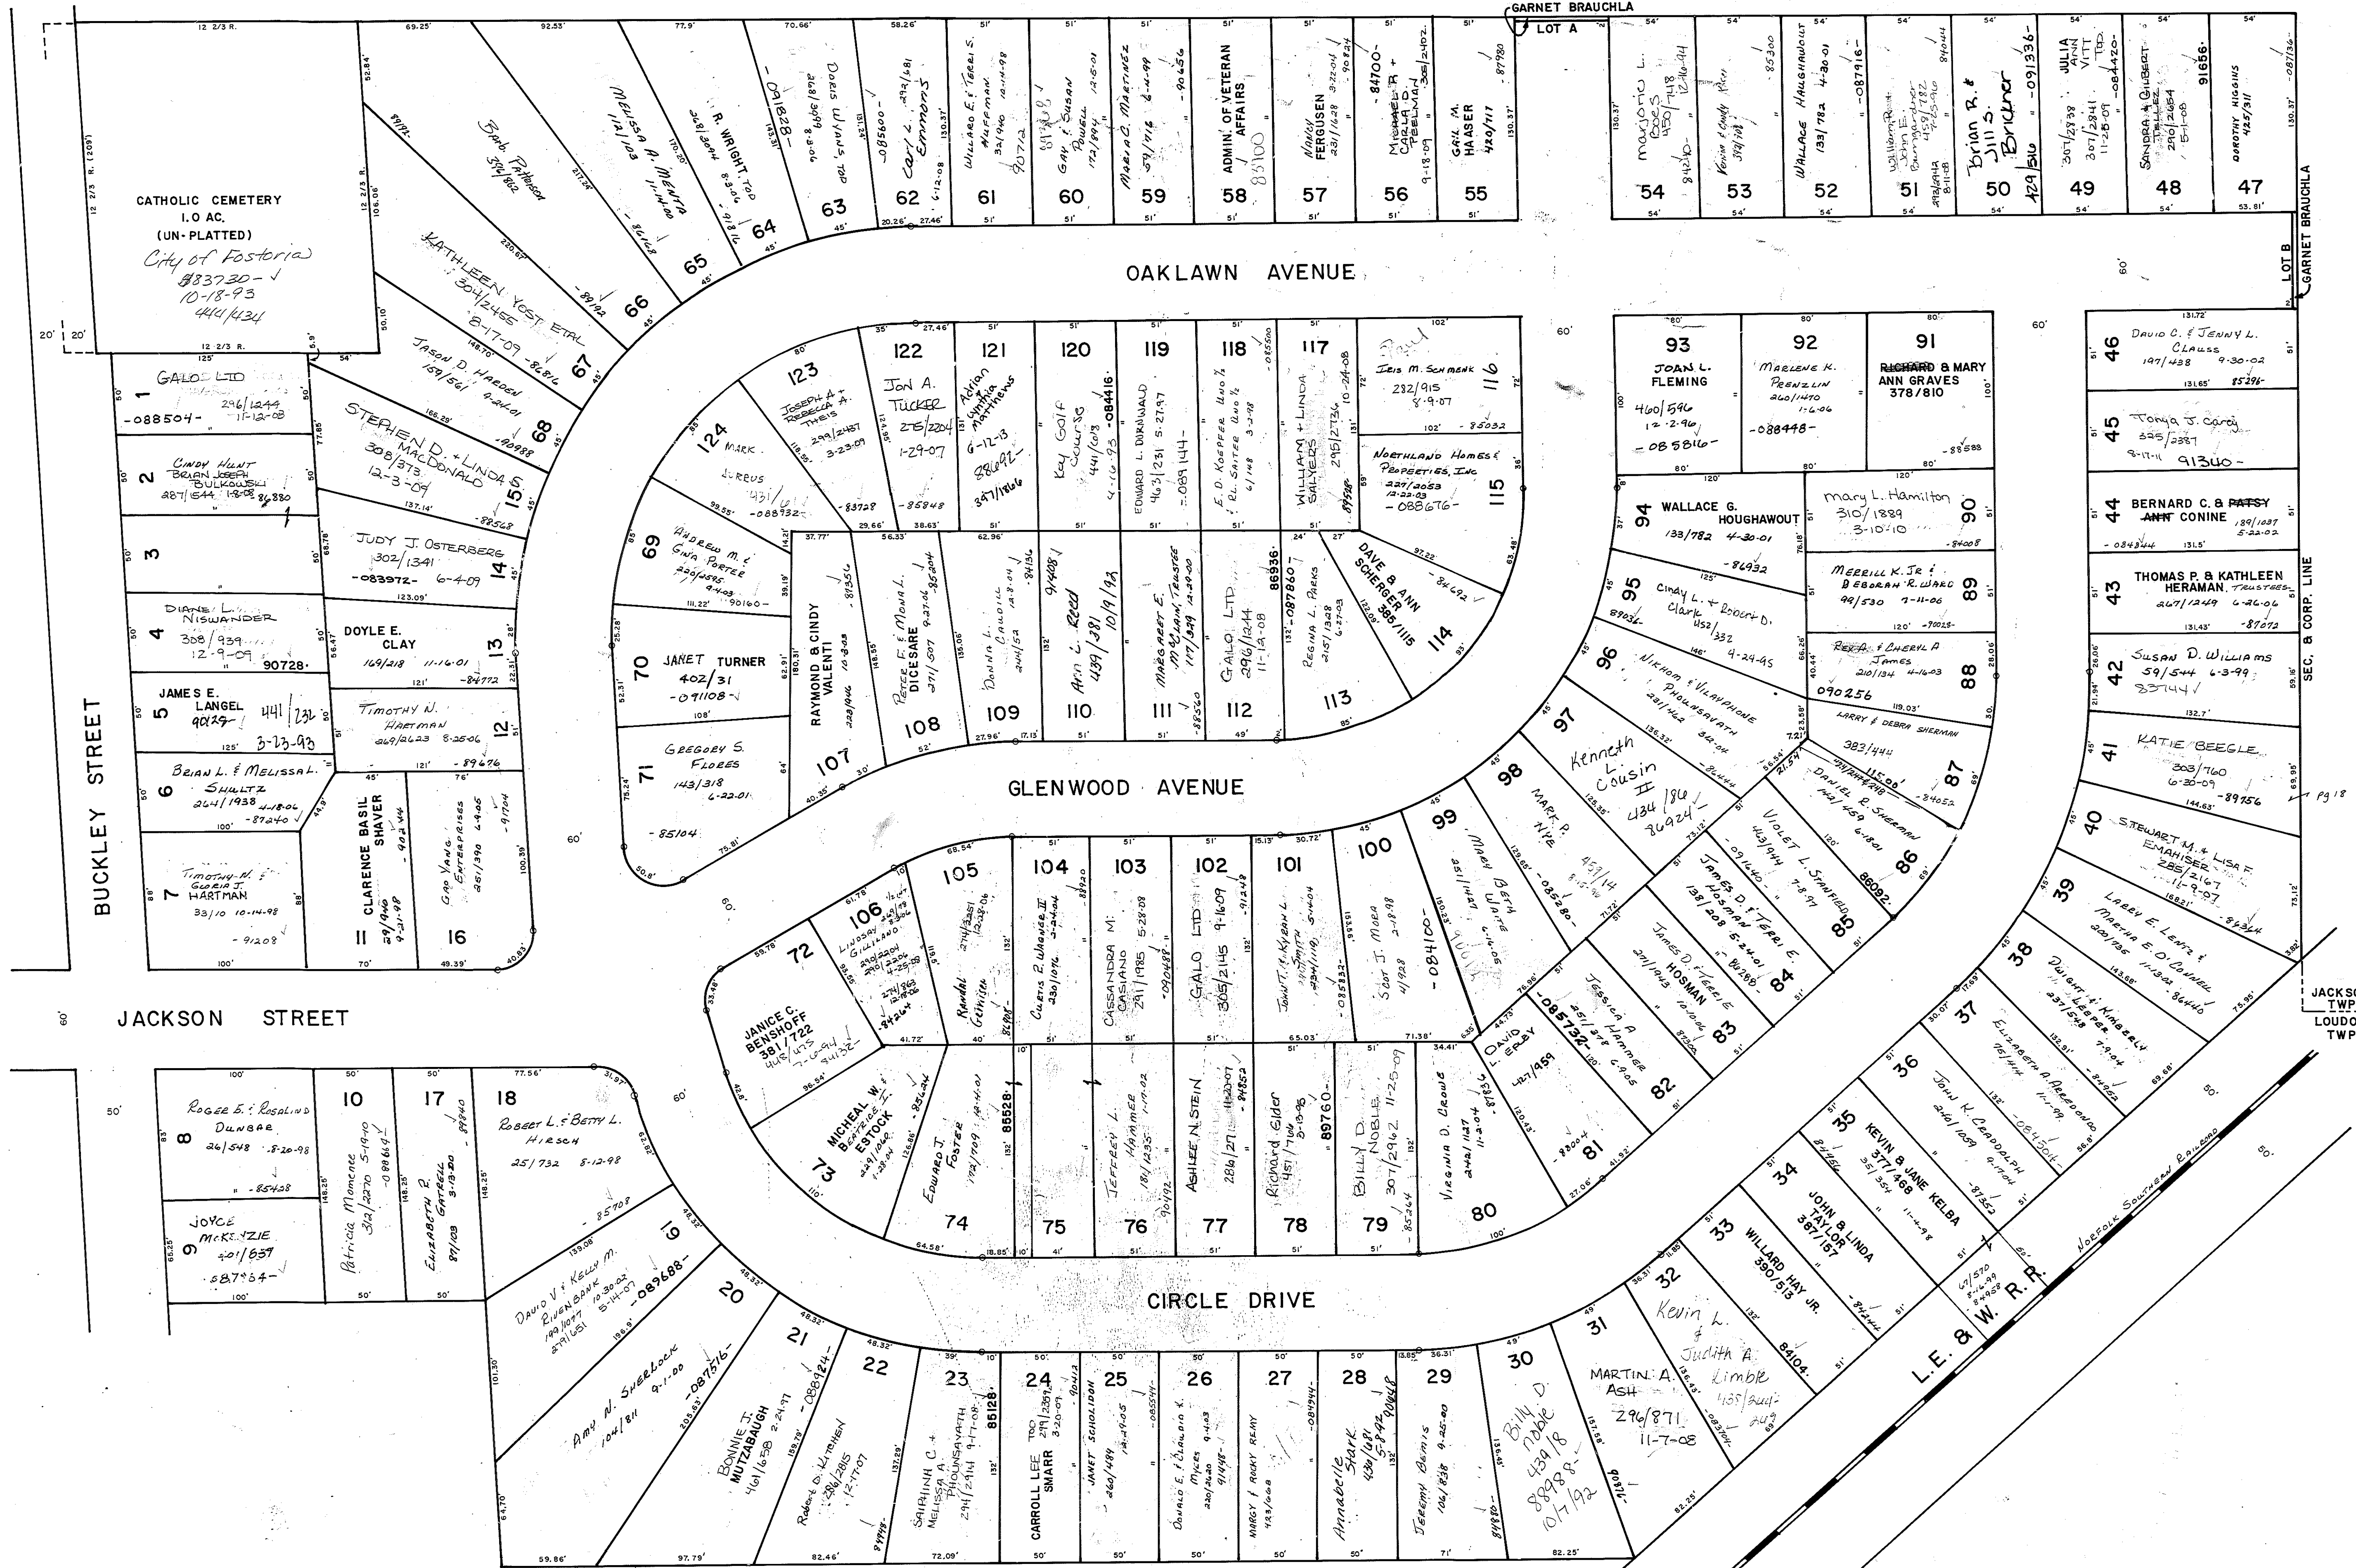

CIRCLE PARK SUB-DIVISION

VOL. 1, PG. 75 & 77
SCALE: 1" = 50'

R

CATHOLIC CEMETERY
I.O.A.C.
(UN-PLATTED)
City of Fostoria
#83720-1
10-18-93
441/434

OAKLAWN AVENUE

GLENWOOD AVENUE

CIRCLE DRIVE

BUCKLEY STREET

JACKSON STREET

JACKSON TWP.
LOUDON TWP.

SEC. B & CORP. LINE

GARNET BRAUCHLA

LOT A
LOT B
GARNET BRAUCHLA