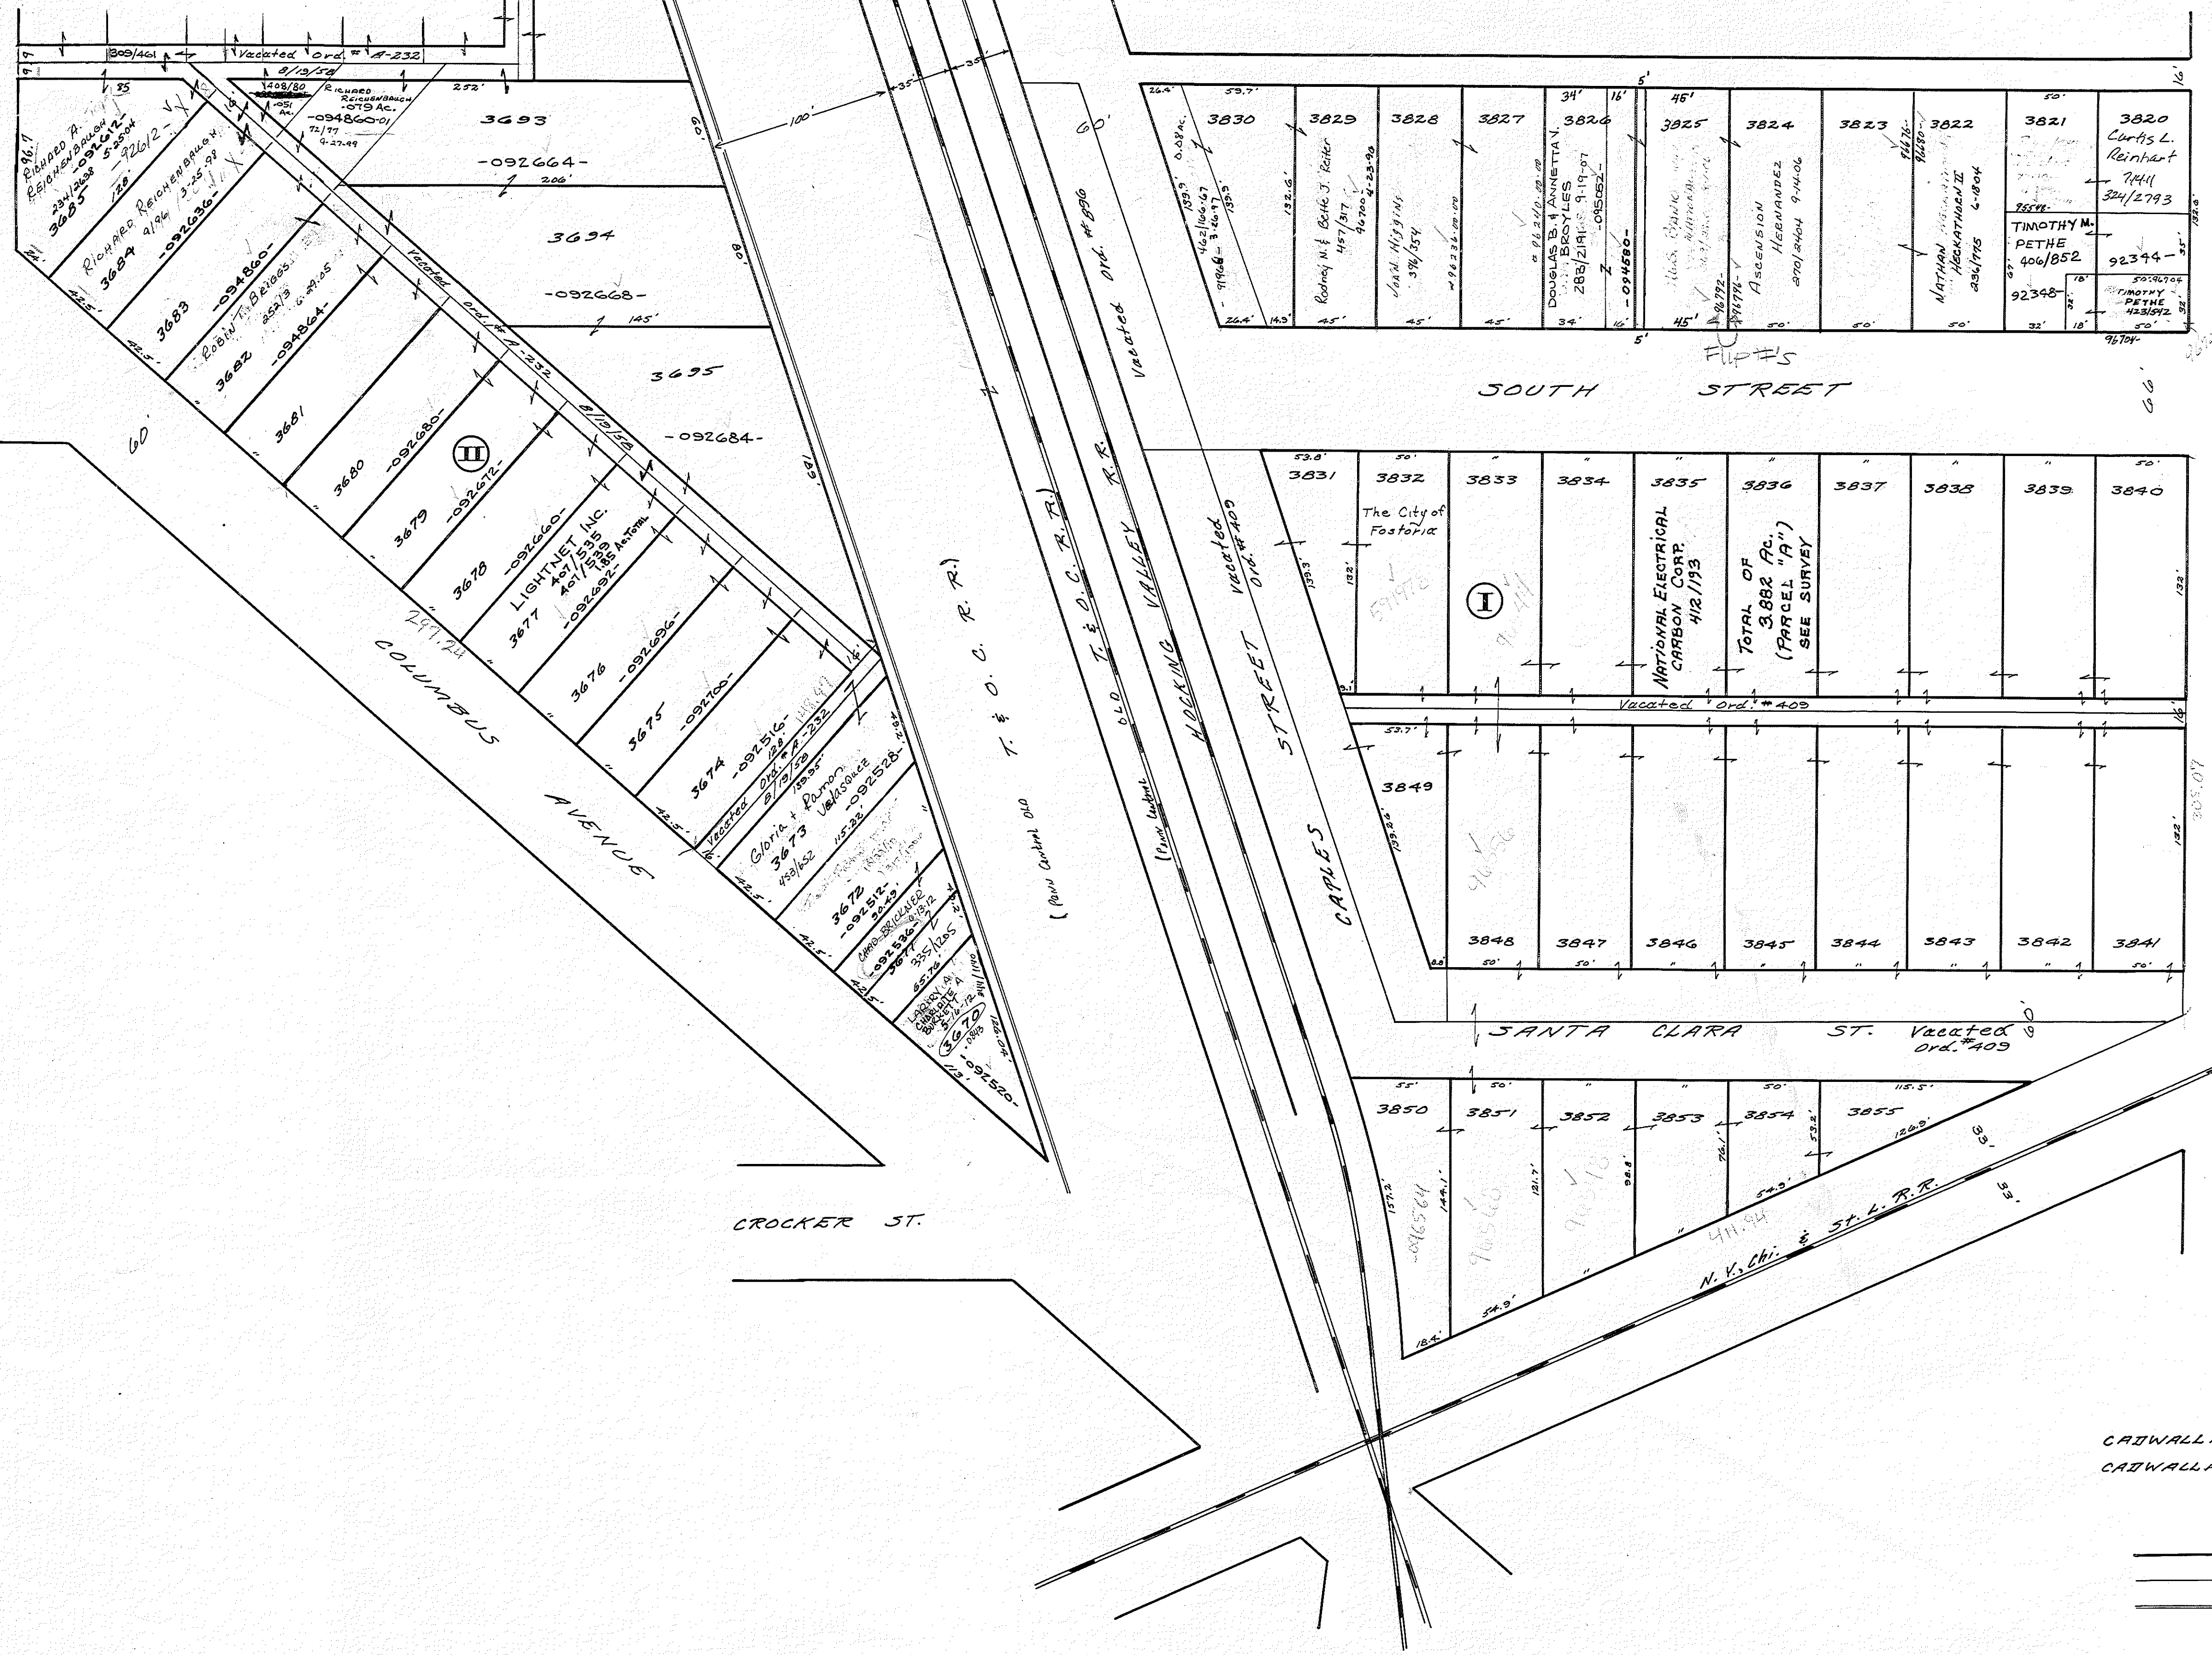

R

(REFERENCE: FOSTORIA 3RD WARD, MAP 8)

(3686) (3687) (3688) (3689) (3690) (3691) (3692)

CAIWALLADER'S JOINT ADD **I**  
 CAIWALLADER'S ALTERATION **II**

— Lot Boundary Line  
 — Lot Division Line  
 — Separates Different Sub-Div's.